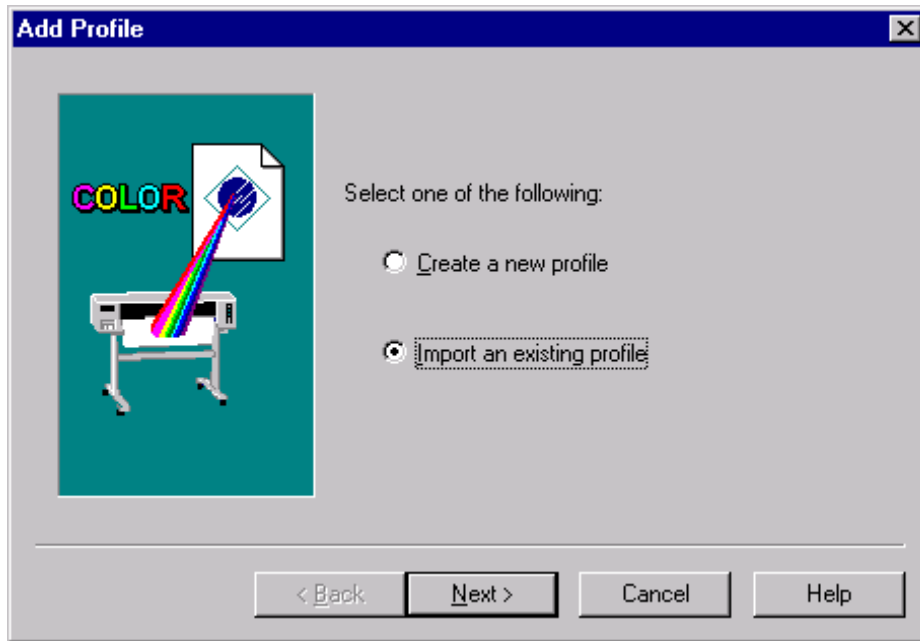

9. Select the 'Add' button and you will get the following screen:

Now click on the 'Next' button.

10. Browse to the folder where the profile has been saved and select the appropriate file. Then click on 'Finish'.
11. Check if the ICC profile has been selected in the screen 'Select Default ICC colour matching profile'. and click on 'OK'.

The profile will now be available in Postershop 4.5 for the appropriate media.

For further information, contact your local Avery Graphics representative.